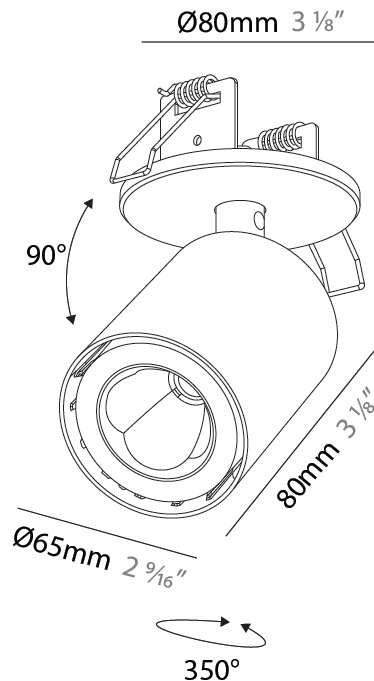

OIKO PRO IN SURFACE

A3D359-

base number   Finishes (Diamond)   Finishes (Triangle)

1. To build a product code in our configurator select the specify button on the base model # product page
2. To build a manual product code on this datasheet choose from the options listed below in blue font and add the suffix to the base model #

GENERAL

Series: Oiko Pro In
Brand: Prolicht
Division: Architectural
Mounting Type: Surface
Mounting Location: Ceiling
Subcategory: Spots

PHYSICAL

Shape: Cylinder
Diameter (mm): 65
Diameter (in): 2 ⁹/₁₆
Height (mm): 120
Depth (mm): 50
Height (in): 4 ³/₄
Depth (in): 1 ¹⁵/₁₆
Light Distribution: Adjustable / Direct
Fixture Finish: SSR / BKV / CWI / CRY / HAB / UFT / ITA / RUA / FTG / MYG / LOD / PUS / FRO / FUP / KIA / POP / BLS / SPG / MEY / GOH / GUM / CHC / COM / ABZ / JAG / OBR / MOS / ROR
Fixture Material: Aluminum
Cut-out Measurements: 68mm / 2 11/16"

ELECTRICAL

Lamp Type: LED
Input Wattage (W): 14.4
Total Output Wattage (W): 13.1
Driver Included: No
Driver Location: Remote
Driver Type: Constant Current - Universal
Driver Class: Class 2
Input Voltage (V): 120 - 277
Constant Current (MA): 700

LED

Number of LEDs: 1
Color Temperature (°K): 2700 / 3000 / 3500 / 4000
Max. Delivered Lumen (lm): 1008 - 1186
Nominal Lumen (lm): 1242 - 1460
CRI: >90 CRI
Lamp Life (hrs): 50000

OPTICAL

Beam Angle: 50
Adjustability: Rotational 350°; Tilt 90°

RATINGS AND CERTIFICATIONS

Certified By: CSA Certified to UL and CSA Standards
IP rating: IP20