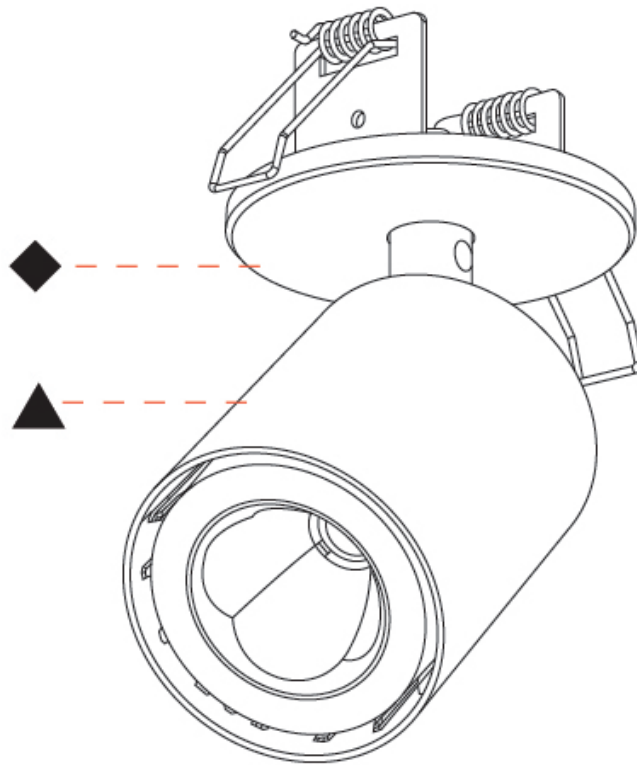

OPTICAL

Beam Angle: 62
Adjustability: Rotational 350°; Tilt 90°

RATINGS AND CERTIFICATIONS

Certified By: CSA Certified to UL and CSA Standards
IP rating: IP20

A3D346-

PROJECT	_____
TYPE	_____
SPECIFIER	_____
QUANTITY	_____
DATE	_____