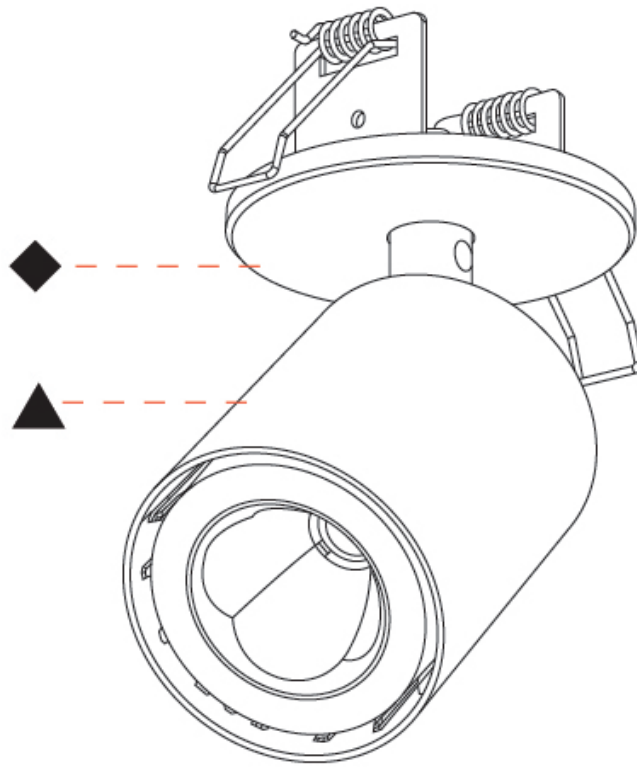

A3D360-

PROJECT

TYPE

SPECIFIER

QUANTITY

DATE