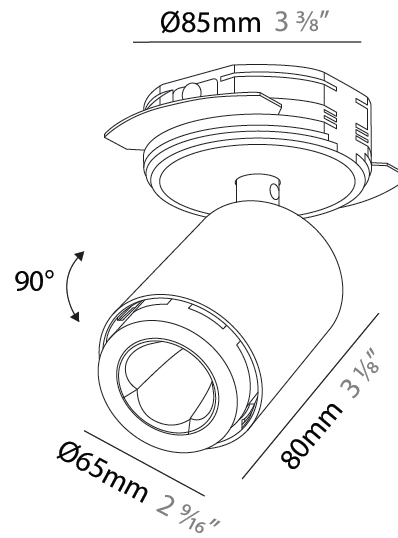

1. To build a product code in our configurator select the specify button on the base model # product page
2. To build a manual product code on this datasheet choose from the options listed below in blue font and add the suffix to the base model #

GENERAL

Series: Oiko Pro In
Brand: Prolicht
Division: Architectural
Mounting Type: Trimless
Mounting Location: Ceiling
Subcategory: Spots

PHYSICAL

Shape: Cylinder
Diameter (mm): 65
Diameter (in): 2 9/16
Height (mm): 120
Depth (mm): 50
Height (in): 4 3/4
Depth (in): 1 15/16
Light Distribution: Adjustable / Direct
Fixture Finish: SSR / BKV / CWI / CRY / HAB / UFT / ITA / RUA / FTG / MYG / LOD / PUS / FRO / FUP / KIA / POP / BLS / SPG / MEY / GOH / GUM / CHC / COM / ABZ / JAG / OBR / MOS / ROR
Fixture Material: Aluminum
Cut-out Measurements: 86mm / 3 3/8"

ELECTRICAL

Lamp Type: LED
Input Wattage (W): 19.1
Total Output Wattage (W): 17.3
Driver Included: No
Driver Location: Remote
Driver Type: Constant Current - Universal
Driver Class: Class 2
Input Voltage (V): 120 - 277
Constant Current (MA): 500

LED

Number of LEDs: 1
Color Temperature (°K): 2700 / 3000 / 3500 / 4000
Max. Delivered Lumen (lm): 1510 / 1517 / 1588 / 1603
Nominal Lumen (lm): 2040 / 2050 / 2146 / 2166
CRI: >90 CRI
Lamp Life (hrs): 50000

OPTICAL

Beam Angle: 34
Adjustability: Rotational 350°; Tilt 90°

RATINGS AND CERTIFICATIONS

Certified By: CSA Certified to UL and CSA Standards
IP rating: IP20