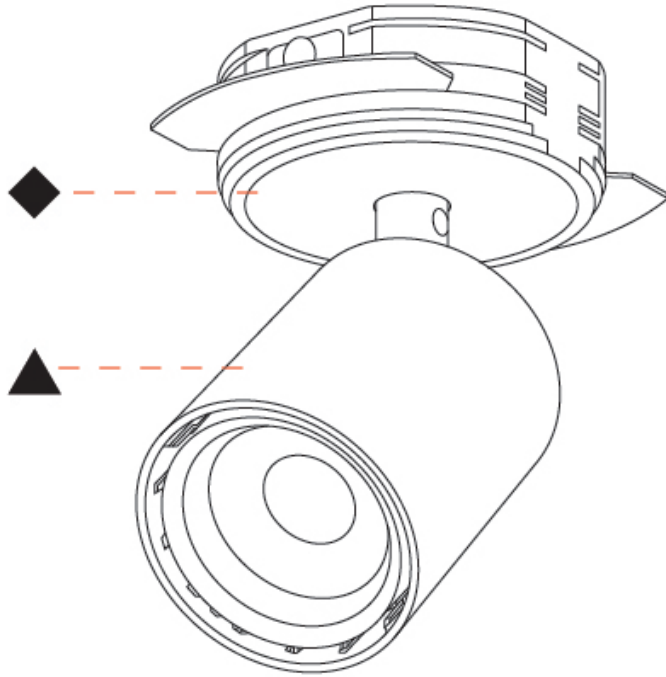

OIKO PRO IN TRIMLESS

A3D353-

PROJECT

TYPE

SPECIFIER

QUANTITY

DATE