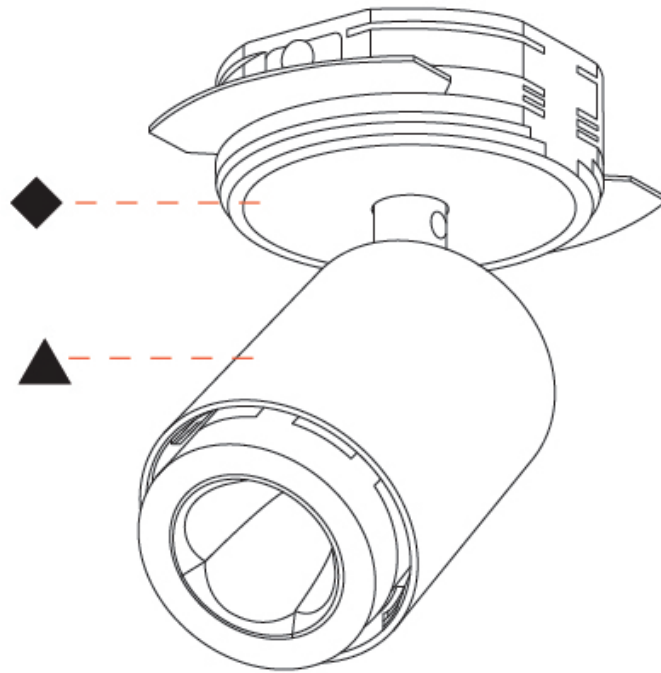

A3D362-

PROJECT

TYPE

SPECIFIER

QUANTITY

DATE

A