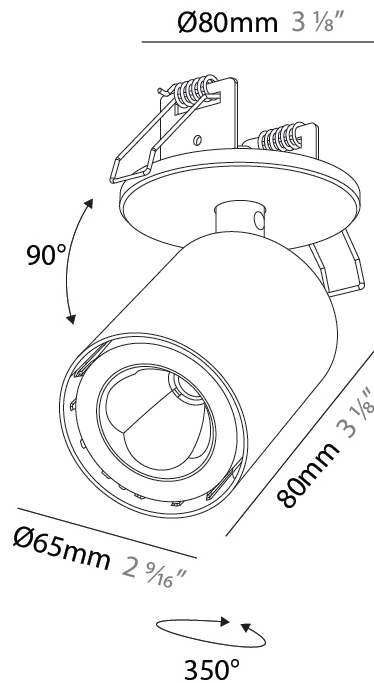

GENERAL

Series: Oiko Pro In
Brand: Prolicht
Division: Architectural
Mounting Type: Surface
Mounting Location: Ceiling
Subcategory: Spots

PHYSICAL

Shape: Cylinder
Diameter (mm): 65
Diameter (in): 2 ⁹ / ₁₆
Height (mm): 120
Depth (mm): 50
Height (in): 4 ³ / ₄
Depth (in): 1 ¹⁵ / ₁₆
Light Distribution: Adjustable / Direct
Fixture Finish: SSR / BKV / CWI / CRY / HAB / UFT / ITA / RUA / FTG / MYG / LOD / PUS / FRO / FUP / KIA / POP / BLS / SPG / MEY / GOH / GUM / CHC / COM / ABZ / JAG / OBR / MOS / ROR
Fixture Material: Aluminum
Cut-out Measurements: 68mm / 2 11/16"

OPTICAL

Beam Angle: 62
Adjustability: Rotational 350°; Tilt 90°

RATINGS AND CERTIFICATIONS

Certified By: CSA Certified to UL and CSA Standards
IP rating: IP20

A3D346-

PROJECT	_____
TYPE	_____
SPECIFIER	_____
QUANTITY	_____
DATE	_____