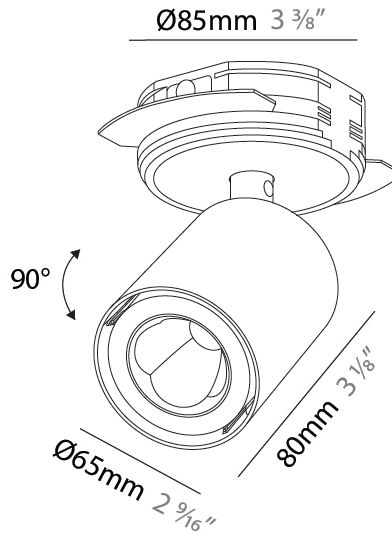

1. To build a product code in our configurator select the specify button on the base model # product page
2. To build a manual product code on this datasheet choose from the options listed below in blue font and add the suffix to the base model #

GENERAL

Series: Oiko Pro In
Brand: Prolicht
Division: Architectural
Mounting Type: Trimless
Mounting Location: Ceiling
Subcategory: Spots

PHYSICAL

Shape: Cylinder
Diameter (mm): 65
Diameter (in): 2 9/16
Height (mm): 120
Depth (mm): 50
Height (in): 4 3/4
Depth (in): 1 15/16
Light Distribution: Adjustable / Direct
Fixture Finish: SSR / BKV / CWI / CRY / HAB / UFT / ITA / RUA / FTG / MYG / LOD / PUS / FRO / FUP / KIA / POP / BLS / SPG / MEY / GOH / GUM / CHC / COM / ABZ / JAG / OBR / MOS / ROR
Fixture Material: Aluminum
Cut-out Measurements: 86mm / 3 3/8"

ELECTRICAL

Lamp Type: LED
Input Wattage (W): 19.1
Total Output Wattage (W): 17.3
Driver Included: No
Driver Location: Remote
Driver Type: Constant Current - Universal
Driver Class: Class 2
Input Voltage (V): 120 - 277
Constant Current (MA): 500

LED

Number of LEDs: 1
Color Temperature (°K): 2700 / 3000 / 3500 / 4000
Max. Delivered Lumen (lm): 1820 / 1829 / 1914 / 1932
Nominal Lumen (lm): 2040 / 2050 / 2146 / 2166
CRI: >90 CRI
Lamp Life (hrs): 50000

OPTICAL

Beam Angle: 62
Adjustability: Rotational 350°; Tilt 90°

RATINGS AND CERTIFICATIONS

Certified By: CSA Certified to UL and CSA Standards
IP rating: IP20

PROJECT
TYPE
SPECIFIER
QUANTITY
DATE