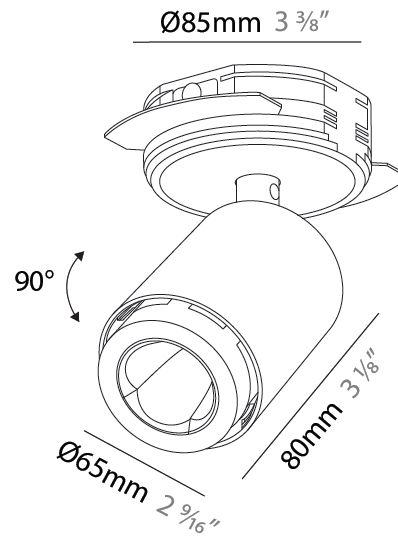

OIKO PRO IN TRIMLESS

A3D362-

base number   Finishes (Diamond)   Finishes (Triangle)

1. To build a product code in our configurator select the specify button on the base model # product page
2. To build a manual product code on this datasheet choose from the options listed below in blue font and add the suffix to the base model #

GENERAL

Series: Oiko Pro In
Brand: Prolicht
Division: Architectural
Mounting Type: Trimless
Mounting Location: Ceiling
Subcategory: Spots

PHYSICAL

Shape: Cylinder
Diameter (mm): 65
Diameter (in): 2 ⁹/₁₆
Height (mm): 120
Depth (mm): 50
Height (in): 4 ³/₄
Depth (in): 1 ¹⁵/₁₆
Light Distribution: Adjustable / Direct
Fixture Finish: SSR / BKV / CWI / CRY / HAB / UFT / ITA / RUA / FTG / MYG / LOD / PUS / FRO / FUP / KIA / POP / BLS / SPG / MEY / GOH / GUM / CHC / COM / ABZ / JAG / OBR / MOS / ROR
Fixture Material: Aluminum
Cut-out Measurements: 68mm / 2 11/16"

ELECTRICAL

Lamp Type: LED
Input Wattage (W): 19.3

LED

Number of LEDs: 1
Color Temperature (°K): 2700-6500 Tunable White
Max. Delivered Lumen (lm): 919 - 1081
Nominal Lumen (lm): 1242 - 1460
CRI: >90 CRI
Lamp Life (hrs): 50000

OPTICAL

Beam Angle: 34
Adjustability: Rotational 350°; Tilt 90°

RATINGS AND CERTIFICATIONS

Certified By: CSA Certified to UL and CSA Standards
IP rating: IP20

PROJECT
TYPE
SPECIFIER
QUANTITY
DATE