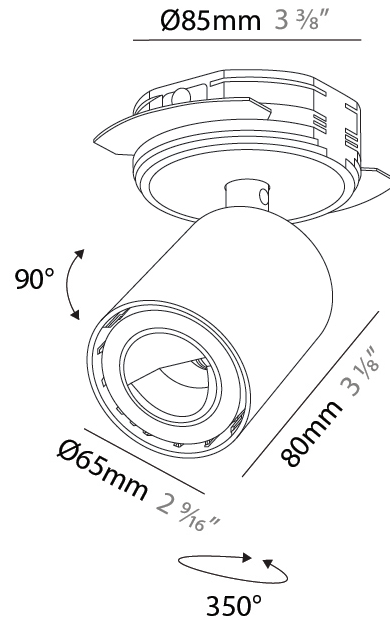

1. To build a product code in our configurator select the specify button on the base model # product page
2. To build a manual product code on this datasheet choose from the options listed below in blue font and add the suffix to the base model #

GENERAL

Series: Oiko Pro In
Subseries: Oiko Pro In
Brand: Prolicht
Division: Architectural
Mounting Type: Trimless
Mounting Location: Ceiling
Subcategory: Wallwash

PHYSICAL

Shape: Cylinder
Diameter (mm): 65
Diameter (in): 2 ⁹/₁₆
Height (mm): 120
Depth (mm): 50
Height (in): 4 ³/₄
Depth (in): 1 ¹⁵/₁₆

Light Distribution: Adjustable / Direct

Fixture Finish: SSR / BKV / CWI / CRY / HAB / UFT / ITA / RUA / FTG / MYG / LOD / PUS / FRO / FUP / KIA / POP / BLS / SPG / MEY / GOH / GUM / CHC / COM / ABZ / JAG / OBR / MOS / ROR

Fixture Material: Aluminum

Cut-out Measurements: 68mm / 2 11/16"

ELECTRICAL

Lamp Type: LED
Input Wattage (W): 14.4
Total Output Wattage (W): 13.1
Driver Included: No
Driver Location: Remote
Driver Type: Constant Current - Universal
Driver Class: Class 2
Input Voltage (V): 120
Constant Current (MA): 700

LED

Number of LEDs: 1
Color Temperature (°K): 2700-6500 Tunable White
Max. Delivered Lumen (lm): 988 - 1162
Nominal Lumen (lm): 1242 - 1460
CRI: >90 CRI
Lamp Life (hrs): 50000

OPTICAL

Adjustability: Rotational 350°; Tilt 90°

RATINGS AND CERTIFICATIONS

Certified By: CSA Certified to UL and CSA Standards
IP rating: IP20

PROJECT
TYPE
SPECIFIER
QUANTITY
DATE